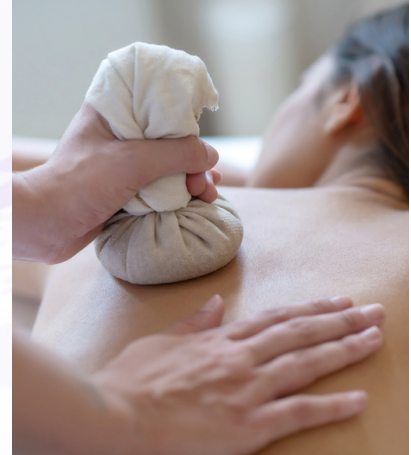

SERENITY AYUR MESSAGES

RELAXING ABHYANGA MASSAGE

SHIROPADA

UZHICHIL

PODIKIZHI MASSAGE

SHIRODARA

UZHICHIL

RATE

2399

2599

2999

2899

3799

3999

TIME

40 MIN

50 MIN

60 MIN

50 MIN

50 MIN

90 MIN

SERENITY SPA RELAXATION

AROMATHERAPY MASSAGE

THE CLASSIC SWEDISH

FOOT REFLEXOLOGY

DEEP TISSUE MASSAGE

AROMATHERAPY MASSAGE

THE CLASSIC SWEDISH

DEEP TISSUE MASSAGE

RATE

2599

2799

2599

2799

3499

3799

3999

TIME

60 MIN

60 MIN

45 MIN

60 MIN

90 MIN

90 MIN

90 MIN

SERENITY RITUALS

SERENITY BLISS (Combo - Full body Scrub & Face pack)

SERENITY SOUL INVIGORATIN

(Combo - Swedish massage, Head massage & Anti aging facial)

RATE

4599

6499

TIME

90 MIN

150 MIN

SERENITY AYURVEDIC PACKAGES

SERENITY AYURVEDIC BLISS

(Combo -Uzhichil & Ayurvedic facial)

SERENITY REJUVENATION

(Combo - Abhyangam massage, Kizhi & Anti aging facial)

SERENITY DELIGHT

(Combo - Uzhichil, Shirodara & Head massage)

RATE

4599

6599

7099

TIME

90 MIN

120 MIN

150 MIN

*TAXES EXTRA